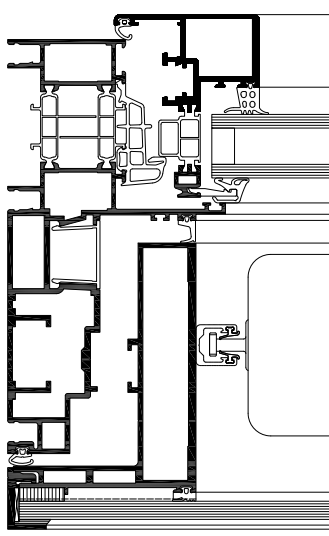

## Hybrid window with double skin technology

High sound insulation even when the window is open?  
WICONA has found a solution for an issue that at first appears irresolvable – the WICLINE 215. A double pane window with the same structural and physical values of a double skin façade. This new type of window combines an inward opening sash with a parallel projecting sash. Both can be operated independently. This construction multiplies the user comfort in many ways: individual ventilation, and automatic control for night cooling assure the best possible room climate. A sun protection device integrated between both sashes not only ensures even greater comfort, it also reduces energy consumption.